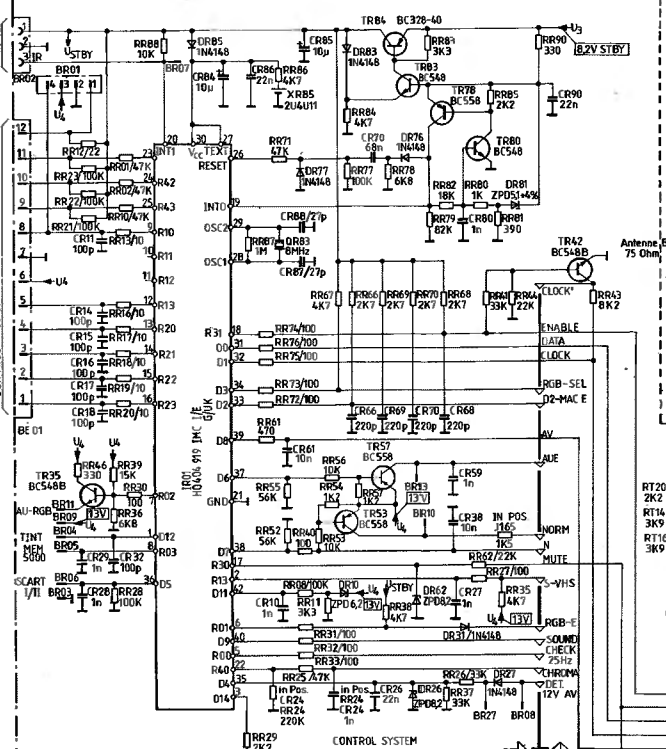

IR-PREAMPLIFIER