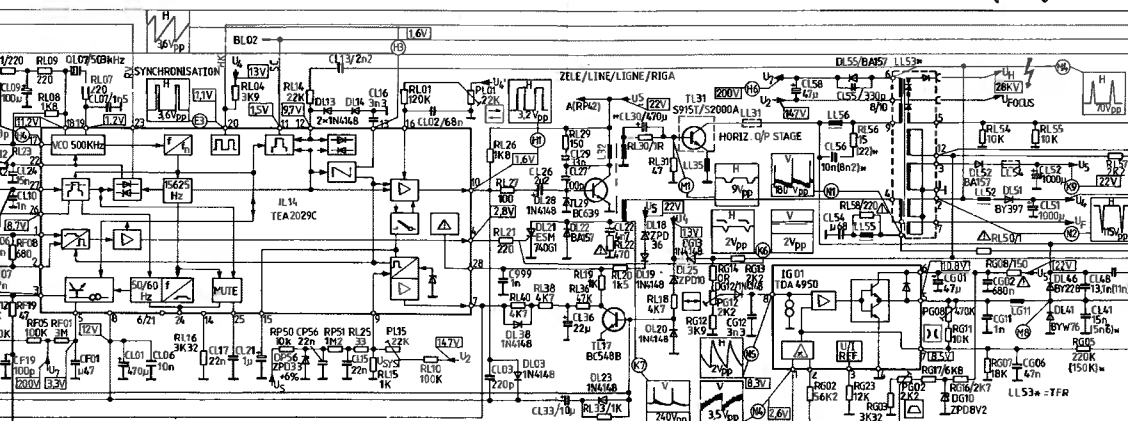

\*PRESENT FOR NTSC  
 \*\*NOT PRESENT FOR 2ND SCART SOCKET  
 \*\*\*NOT PRESENT FOR S-VHS

CONTROL SECTION 11A/13

Important! On the primary side of the line section measured voltages and oscillograms against primary line section ground

IR-PREAMPLIFIER

MAINS INTERFERENCE MODULE

VIDEO - CHROMA BS301

- BC 320
- BC 328-40
- BC 331-40
- BC 547 B
- BC 548 B
- BC 558 A-C
- BC 636
- BC 328
- BC 368
- BC 638
- BC 639
- 2 SC 2512
- BF 763
- BF 95
- BD 434
- S 2000A
- BU 508A
- L 4805
- MC 7805
- MC 7807

TELETEXT DECODER VT18-8 pages memory

NORTH SOUTH  
MODULE 5004/5010

NOT PRESENT FOR NS 5010

N/S - MODULE