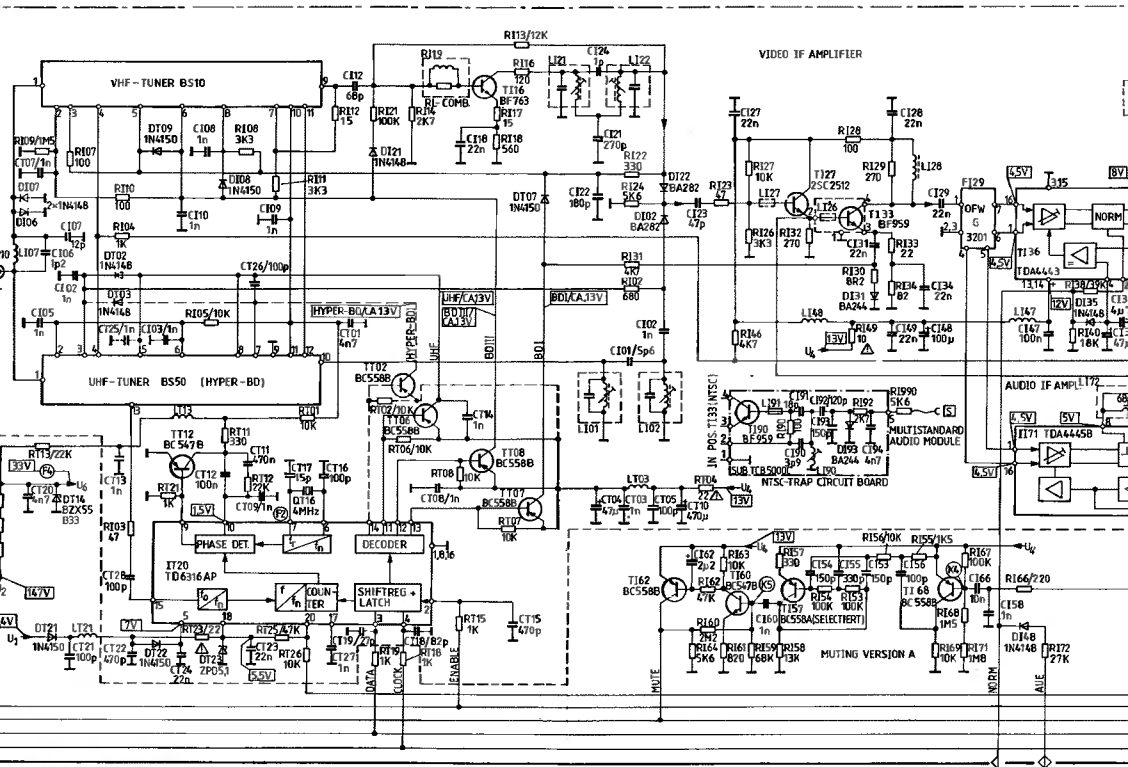

\*PRESENT FOR NTSC  
 \*\*NOT PRESENT FOR 2ND SCART SOCKET  
 \*\*\*NOT PRESENT FOR S-VHS

CONTROL SECTION 11A/13

Important! On the primary side of the line section measured voltages and oscillograms against primary line section ground

IR-PREAMPLIFIER

MAINS INTERFERENCE MODULE

VIDEO - CHROMA BS301

- BC 320
- BC 328-40
- BC 331-40
- BC 547 B
- BC 548 B
- BC 558 A-C
- BC 636
- BC 328
- BC 368
- BC 638
- BC 639
- 2 SC 2512
- BF 763
- BF 95
- BD 434
- S 2000A
- BU 508A
- L 4805
- MC 7805
- MC 7807

TELETEXT DECODER VT18-8 pages memory

NORTH SOUTH  
MODULE 5004/5010

NOT PRESENT FOR NS 5010

N/S - MODULE