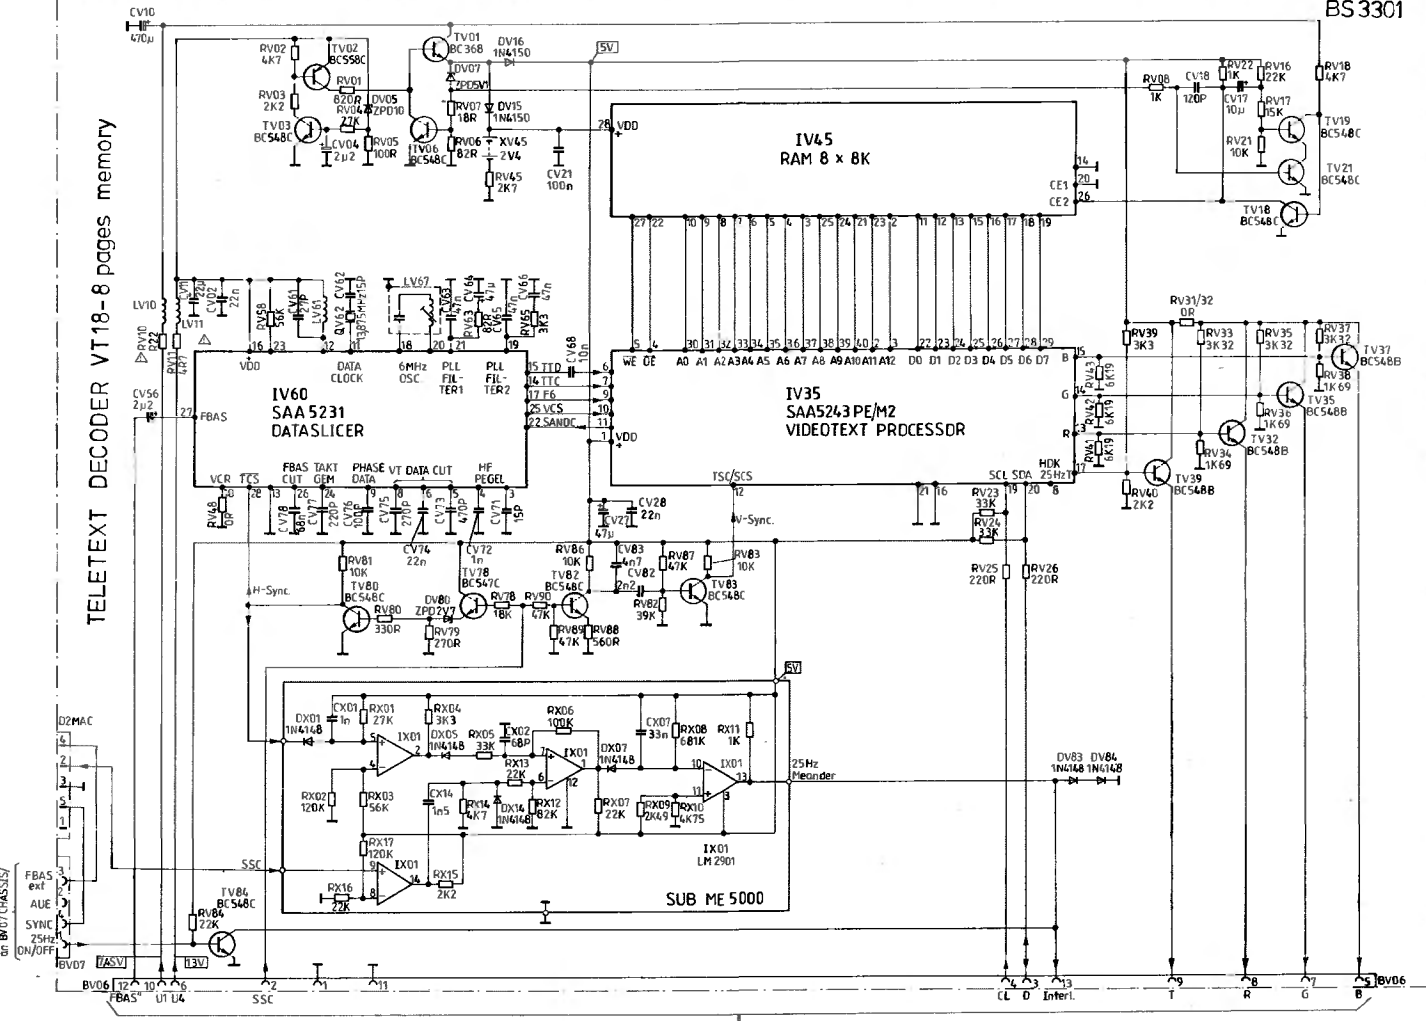

\*PRESENT FOR NTSC  
 \*\*NOT PRESENT FOR 2ND SCART SOCKET  
 \*\*\*NOT PRESENT FOR S-VHS

CONTROL SECTION 11A/13

Important! On the primary side of the line section measured voltages and oscillograms against primary line section ground

IR-PREAMPLIFIER

MAINS INTERFERENCE MODULE

VIDEO - CHROMA BS301

- BC 320
- BC 328-40
- BC 331-40
- BC 547 B
- BC 548 B
- BC 558 A-C
- BC 636
- BC 328
- BC 368
- BC 638
- BC 639
- 2 SC 2512
- BF 763
- BF 95
- BD 434
- S 2000A
- BU 508A
- L 4805
- MC 7805
- MC 7807

TELETEXT DECODER VT18-8 pages memory

NORTH SOUTH  
MODULE 5004/5010

NOT PRESENT FOR NS 5010

N/S - MODULE