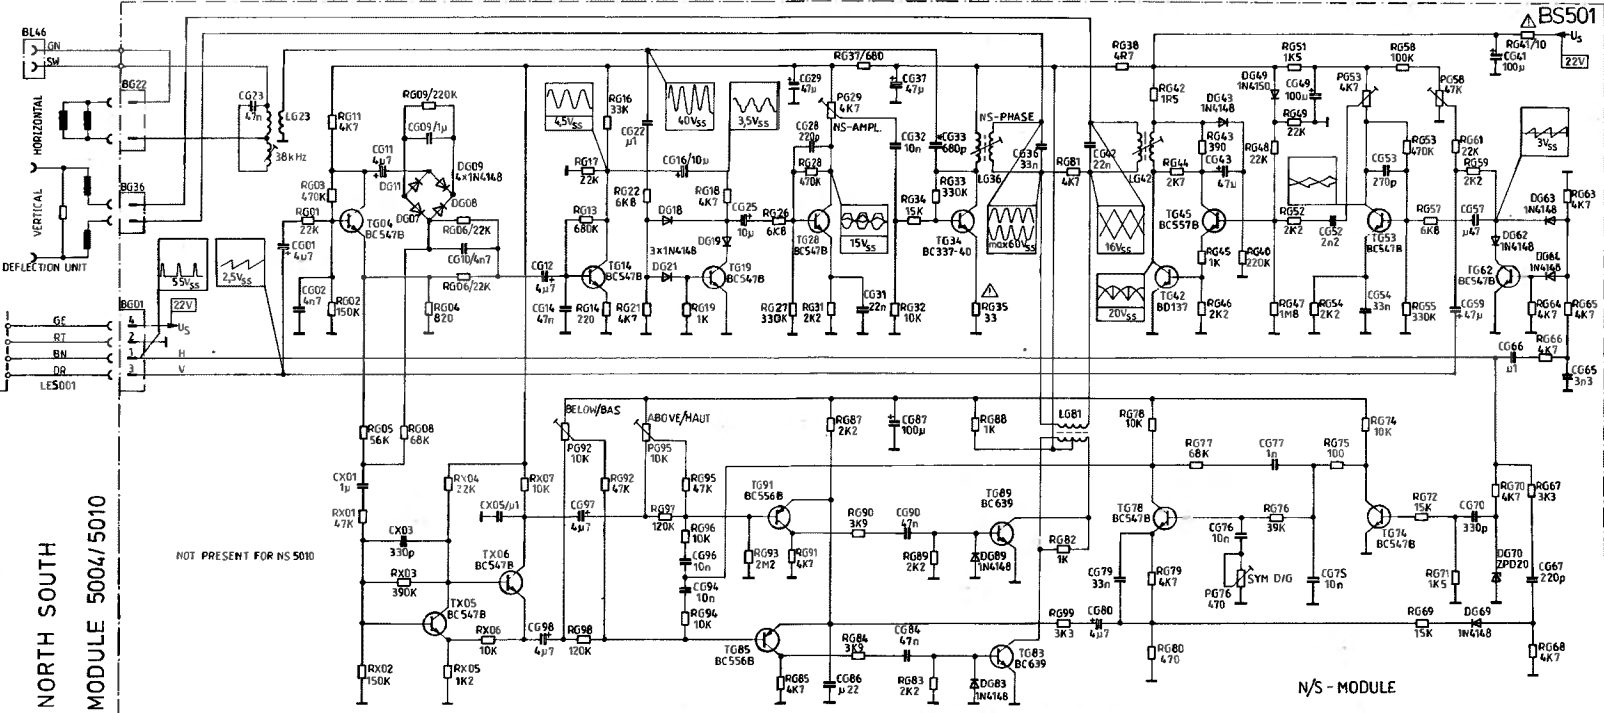

\*PRESENT FOR NTSC  
 \*\*NOT PRESENT FOR 2ND SCART SOCKET  
 \*\*\*NOT PRESENT FOR S-VHS

CONTROL SECTION 11A/13

Important! On the primary side of the line section measured voltages and oscillograms against primary line section ground

IR-PREAMPLIFIER

MAINS INTERFERENCE MODULE

VIDEO - CHROMA BS301

- BC 320
- BC 328-40
- BC 331-40
- BC 547 B
- BC 548 B
- BC 558 A-C
- BC 636
- BC 328
- BC 368
- BC 638
- BC 639
- 2 SC 2512
- BF 763
- BF 95
- BD 434
- S 2000A
- BU 508A
- L 4805
- MC 7805
- MC 7807

TELETEXT DECODER VT18-8 pages memory

NORTH SOUTH  
MODULE 5004/5010

NOT PRESENT FOR NS 5010

N/S - MODULE