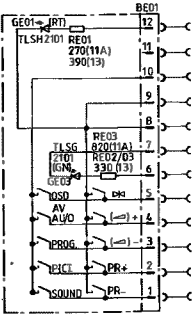

CONTROL SECTION 11A/13