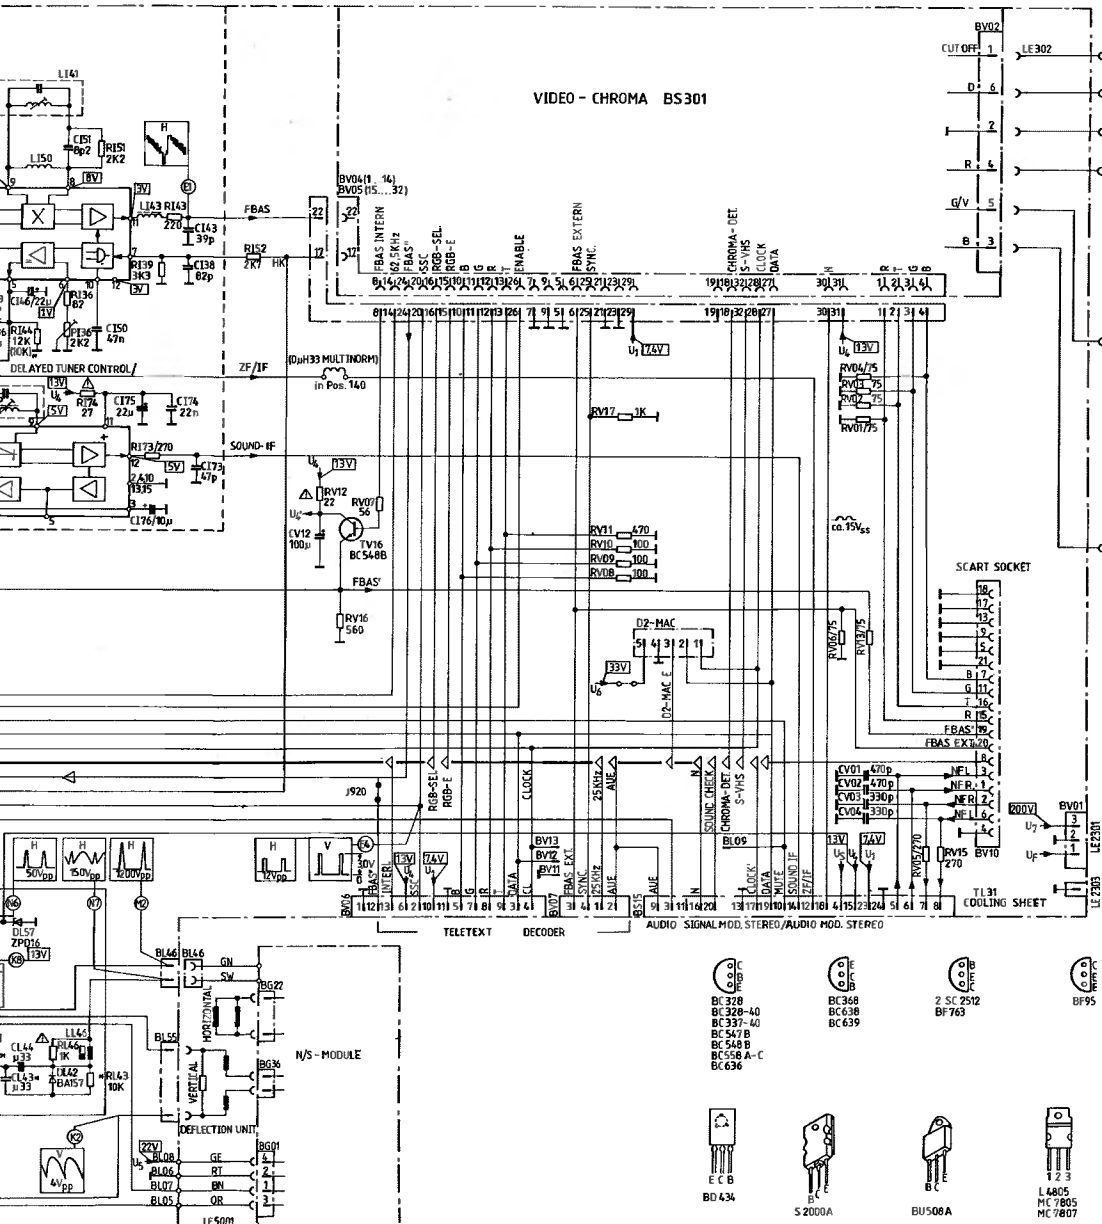

\*PRESENT FOR NTSC  
 \*\*NOT PRESENT FOR 2ND SCART SOCKET  
 \*\*\*NOT PRESENT FOR S-VHS

CONTROL SECTION 11A/13

Important! On the primary side of the line section measured voltages and oscillograms against primary line section ground

IR-PREAMPLIFIER

MAINS INTERFERENCE MODULE

VIDEO - CHROMA BS301

- BC 320
- BC 328-40
- BC 331-40
- BC 547 B
- BC 548 B
- BC 558 A-C
- BC 636
- BC 328
- BC 368
- BC 638
- BC 639
- 2 SC 2512
- BF 763
- BF 95
- BD 434
- S 2000A
- BU 508A
- L 4805
- MC 7805
- MC 7807

TELETEXT DECODER VT18-8 pages memory

NORTH SOUTH  
MODULE 5004/5010

NOT PRESENT FOR NS 5010

N/S - MODULE