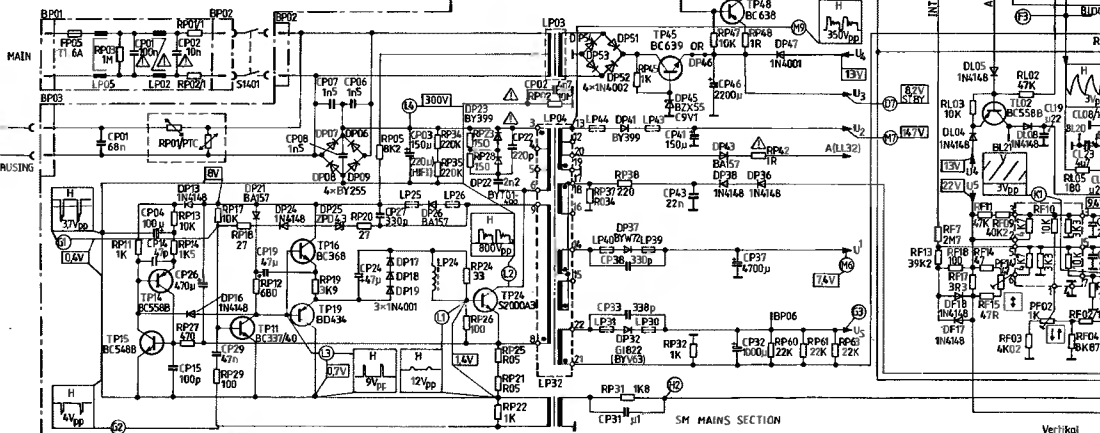

MAINS INTERFERENCE MODULE