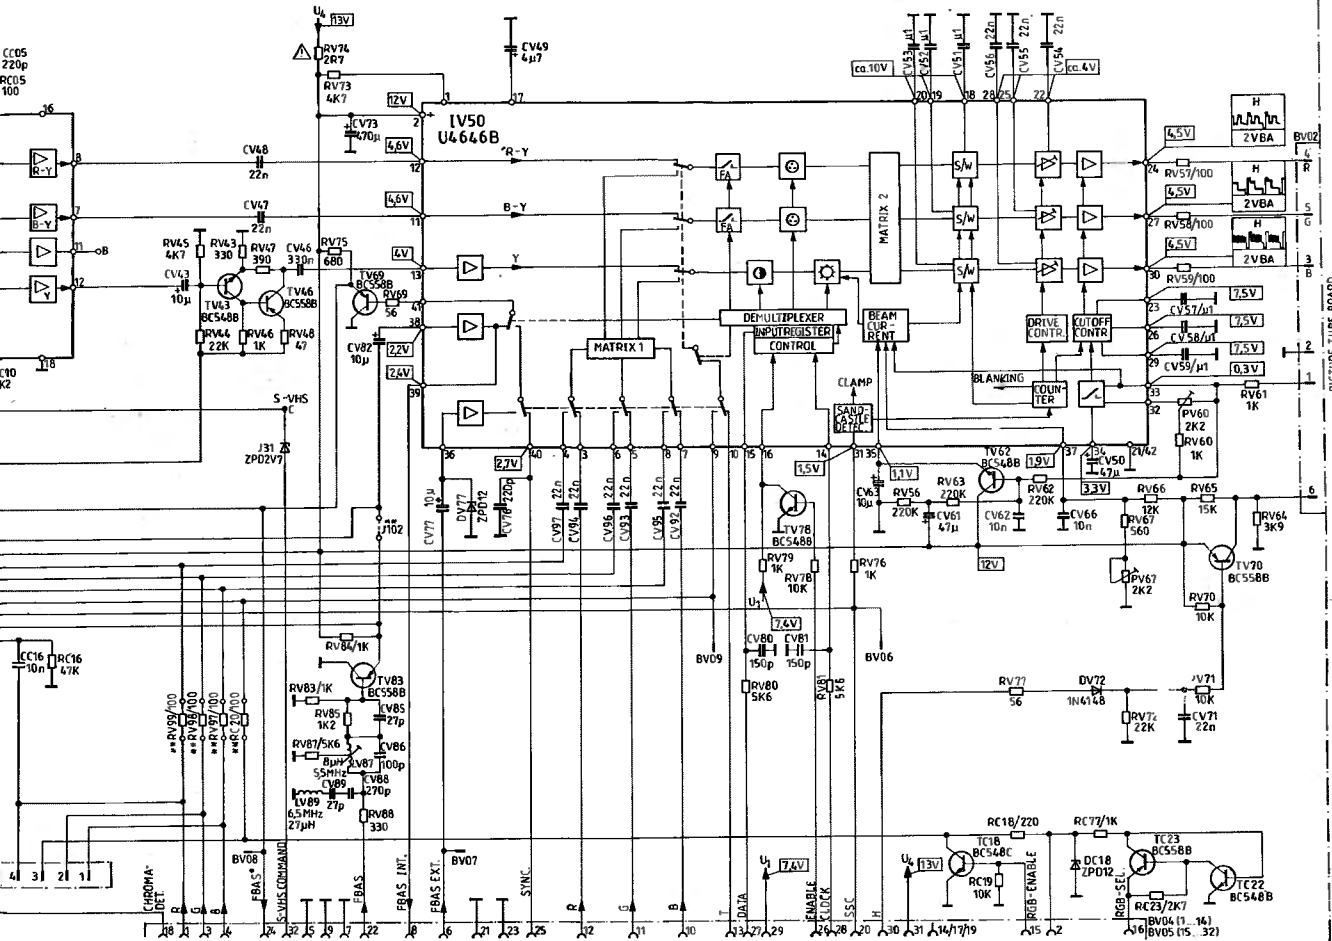

\*PRESENT FOR NTSC  
 \*\*NOT PRESENT FOR 2ND SCART SOCKET  
 \*\*\*NOT PRESENT FOR S-VHS

CONTROL SECTION 11A/13

Important! On the primary side of the line section measured voltages and oscillograms against primary line section ground

IR-PREAMPLIFIER

MAINS INTERFERENCE MODULE

VIDEO - CHROMA BS301

- BC 320
- BC 328-40
- BC 331-40
- BC 547 B
- BC 548 B
- BC 558 A-C
- BC 636
- BC 328
- BC 368
- BC 638
- BC 639
- 2 SC 2512
- BF 763
- BF 95
- BD 434
- S 2000A
- BU 508A
- L 4805
- MC 7805
- MC 7807

TELETEXT DECODER VT18-8 pages memory

NORTH SOUTH  
MODULE 5004/5010

NOT PRESENT FOR NS 5010

N/S - MODULE